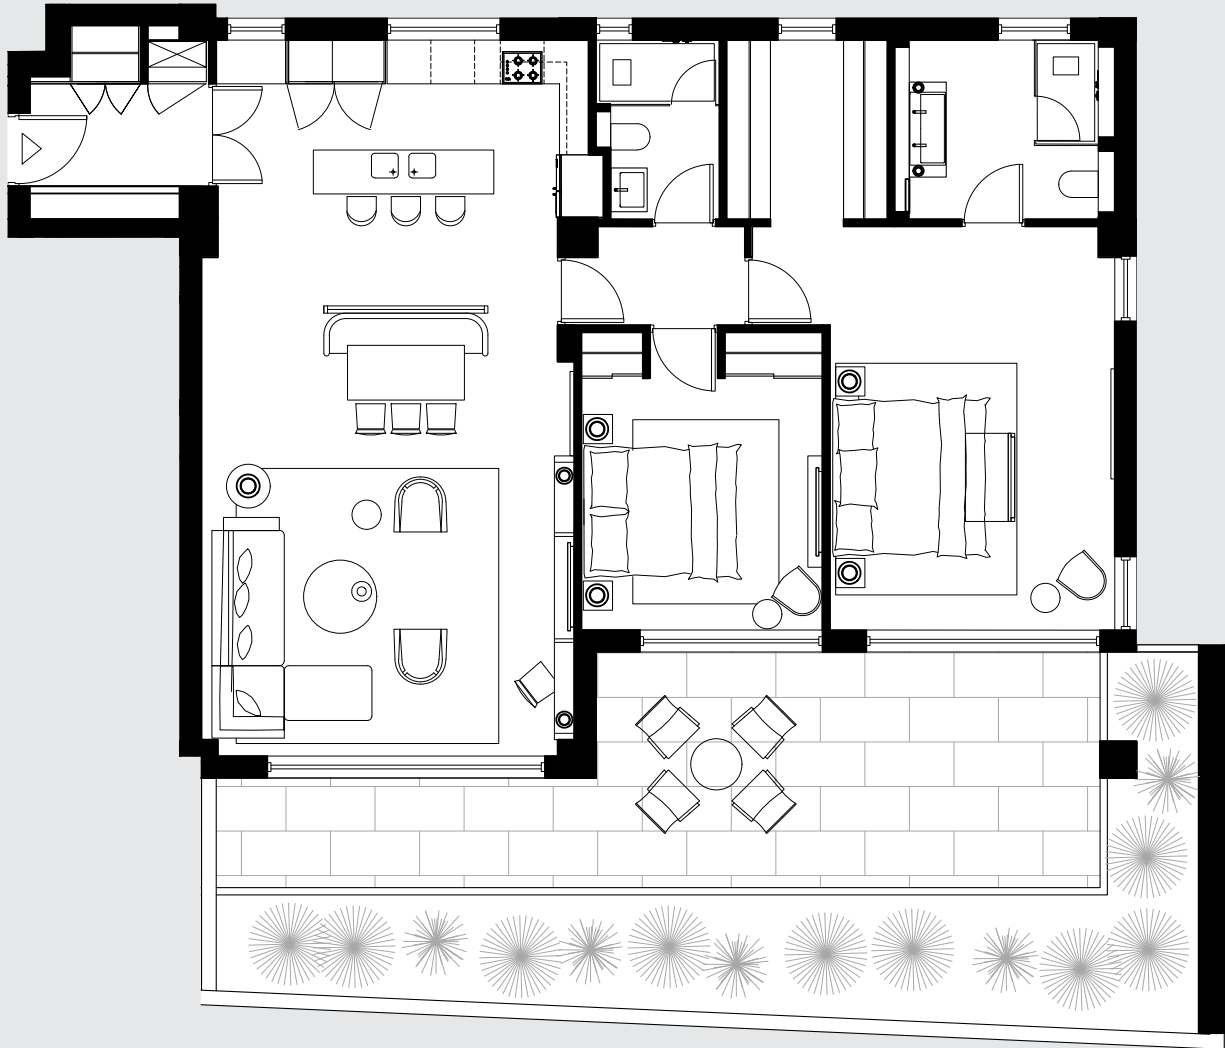

Comfort

Exclusive

Beachfront

B304

Apartment Area
171,5m²

Covered Veranda
30m²

Underground parking
2 spaces

Basement storage
8m²